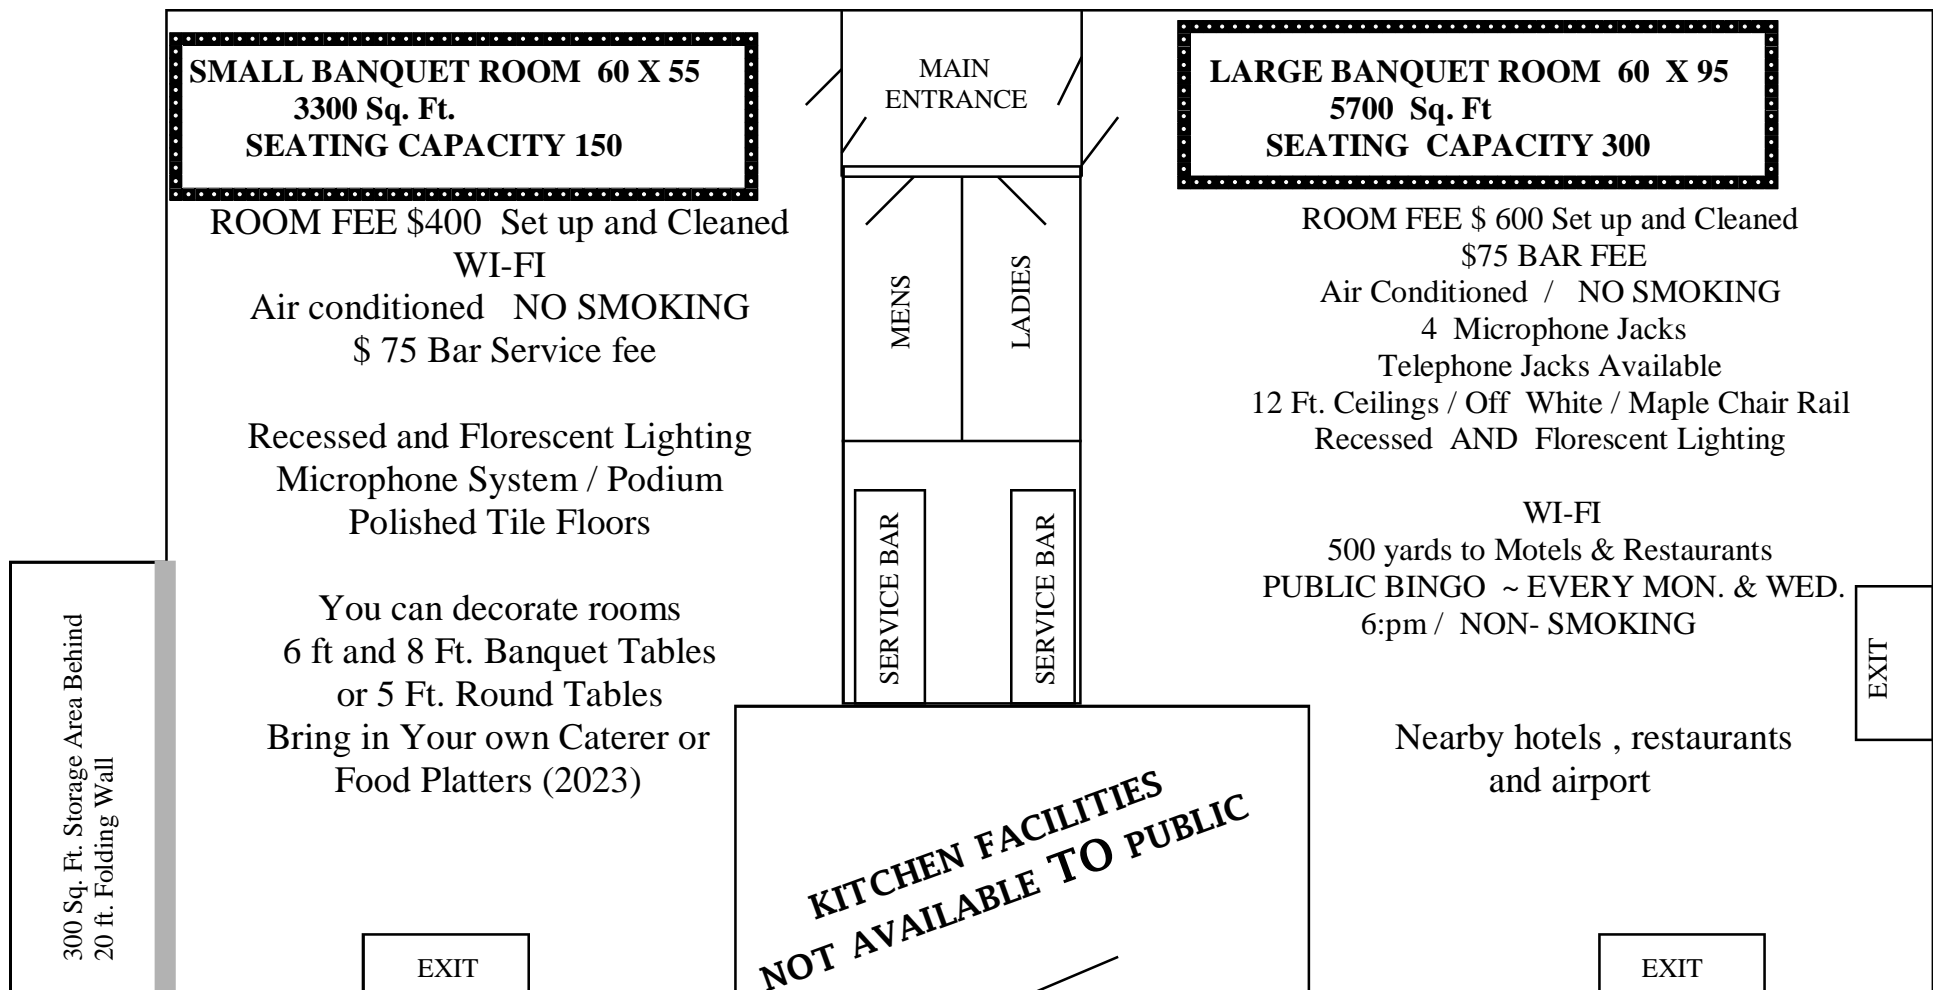

Bangor Elk's Lodge / Banquet Facilities Floor Plan 108 Odlin Rd ~ 942-6977
Between I-95 EXITS 183 AND 182 B. Close to Motels and BIA Airport

Room Reservations & Information available online
Elksclubbangor.org e-mail mgr@elksclubbangor.org